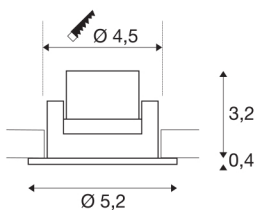

NEW TRIA MINI SET

recessed fitting, LED, 3000K, round, matt white, 30°, incl. driver, clip springs

The simplicity and effectiveness of the innovative NEW TRIA MINI Set is captivating. It is available in black, white, or brushed aluminium, and in round or square form. Equipped with a powerful, warm white premium LED in a tiltable mount, as well as LED driver included in the scope of supply, the set can be used in any lighting situation. The electrical connection is made directly to the 230V mains supply.

TECHNICAL DATA

Item no.:	113971
Primary nominal voltage	220-240V ~50/60Hz mA/V
Secondary power / secondary voltage	700mA
Height	3.6 cm
Diameter	5.2 cm
Installation diameter	4.5 cm
Installation depth	4 cm
Net weight	0.109 kg
Gross weight	0.137 kg
IP Code	IP 20 / IP 44
Safety class	II
Impact resistance class	IK02
Assembly	Recessed
Assembly details	Ceiling
Wattage	4.4 W
Lumen	170 lm
Colour temperature	3000 Kelvin
Beam angle	30 °
Color	white
CRI	80
LXXBXX data	L70B50
Minimum ambient temperature	-20 °C