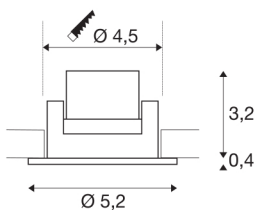

NEW TRIA MINI SET

recessed fitting, LED, 3000K, round, brushed aluminium, 30°, incl. driver, clip springs

The simplicity and effectiveness of the innovative NEW TRIA MINI Set is captivating. It is available in black, white, or brushed aluminium, and in round or square form. Equipped with a powerful, warm white premium LED in a tiltable mount, as well as LED driver included in the scope of supply, the set can be used in any lighting situation. The electrical connection is made directly to the 230V mains supply.

TECHNICAL DATA

Item no.:	113976
Primary nominal voltage	220-240V ~50/60Hz mA/V
Secondary power / secondary voltage	700mA
Height	3.6 cm
Diameter	5.2 cm
Installation diameter	4.5 cm
Installation depth	4 cm
Net weight	0.111 kg
Gross weight	0.139 kg
IP Code	IP 20 / IP 44
Safety class	II
Impact resistance class	IK02
Assembly	Recessed
Assembly details	Ceiling
Wattage	4.4 W
Lumen	170 lm
Colour temperature	3000 Kelvin
Beam angle	30 °
Color	aluminium
CRI	80
LXXBXX data	L70B50
Minimum ambient temperature	-20 °C