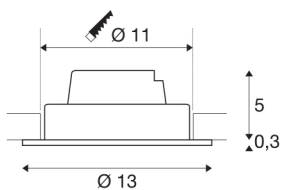

NEW TRIA 1 SET

recessed fitting, LED, 2700K, round, black, 38°, 14W, incl. driver, clip springs

The simplicity and effectiveness of the NEW TRIA 1 SET is captivating. It is available in black, white, or brushed aluminium, in round or square form as well as single-headed or as multi-lamp. Equipped with a powerful, warm white premium COB LED in a tilttable mount, as well as LED driver included in the scope of supply, the set can be used in any lighting situation. The electrical connection is made directly to the 230V mains supply.

TECHNICAL DATA

Item no.:	114220
Primary nominal voltage	220-240V ~50/60Hz mA/V
Secondary power / secondary voltage	350mA
Height	5.3 cm
Diameter	13 cm
Installation diameter	11 cm
Installation depth	6 cm
Net weight	0.484 kg
Gross weight	0.575 kg
IP Code	IP 20
Safety class	II
Assembly	Recessed
Assembly details	Ceiling
Dimmable	Yes
Dimming technology	Leading edge, trailing edge
Wattage	15 W
Lumen	1010 lm
Colour temperature	2700 Kelvin
Beam angle	38 °
Color	black
CRI	80
LXXBXX data	L70B50