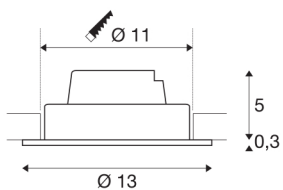

NEW TRIA 1 SET

recessed fitting, LED, 2700K, round, white, 38°, 16W
incl. driver, clip springs

The simplicity and effectiveness of the NEW TRIA 1 SET is captivating. It is available in black, white, or brushed aluminium, in round or square form as well as single-headed or as multi-lamp. Equipped with a powerful, warm white premium COB LED in a tilttable mount, as well as LED driver included in the scope of supply, the set can be used in any lighting situation. The electrical connection is made directly to the 230V mains supply.

TECHNICAL DATA

Item no.:	114221
Primary nominal voltage	220-240V ~50/60Hz mA/V
Secondary power / secondary voltage	350mA
Height	5.3 cm
Diameter	13 cm
Installation diameter	11 cm
Installation depth	6 cm
Net weight	0.468 kg
Gross weight	0.558 kg
IP Code	IP 20
Safety class	II
Assembly	Recessed
Assembly details	Ceiling
Dimmable	Yes
Dimming technology	Leading edge, trailing edge
Wattage	14 W
Lumen	1030 lm
Colour temperature	2700 Kelvin
Beam angle	38 °
Color	white
CRI	80
LXXBXX data	L70B50