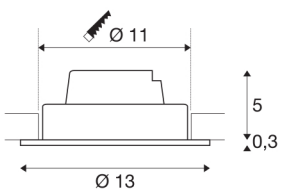

NEW TRIA 1 SET

recessed fitting, LED, 3000K, round, black, 38°, 15W, incl. driver, clip springs

The simplicity and effectiveness of the NEW TRIA 1 SET is captivating. It is available in black, white, or brushed aluminium, in round or square form as well as single-headed or as multi-lamp. Equipped with a powerful, warm white premium COB LED in a tilttable mount, as well as LED driver included in the scope of supply, the set can be used in any lighting situation. The electrical connection is made directly to the 230V mains supply.

TECHNICAL DATA

Item no.:	114230
Primary nominal voltage	220-240V ~50/60Hz mA/V
Secondary power / secondary voltage	350mA
Height	5.3 cm
Diameter	13 cm
Installation diameter	11 cm
Installation depth	6 cm
Net weight	0.433 kg
Gross weight	0.525 kg
IP Code	IP 20
Safety class	II
Assembly	Recessed
Assembly details	Ceiling
Dimmable	Yes
Dimming technology	Leading edge, trailing edge
Wattage	15 W
Lumen	1100 lm
Colour temperature	3000 Kelvin
Beam angle	38 °
Color	black
CRI	80
LXXBXX data	L70B50