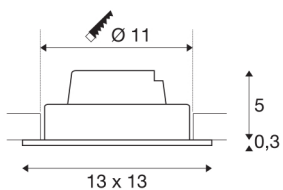

NEW TRIA 1 SET

recessed fitting, LED, 2700K, square, black, 38°, 16W, incl. driver, clip springs

The simplicity and effectiveness of the NEW TRIA 1 SET is captivating. It is available in black, white, or brushed aluminium, in round or square form as well as single-headed or as multi-lamp. Equipped with a powerful, warm white premium COB LED in a tilttable mount, as well as LED driver included in the scope of supply, the set can be used in any lighting situation. The electrical connection is made directly to the 230V mains supply.

TECHNICAL DATA

Item no.:	114240
Primary nominal voltage	220-240V ~50/60Hz mA/V
Secondary power / secondary voltage	350mA
Length	13 cm
Width	13 cm
Height	5.3 cm
Installation diameter	11 cm
Installation depth	6 cm
Net weight	0.493 kg
Gross weight	0.587 kg
IP Code	IP 20
Safety class	II
Assembly	Recessed
Assembly details	Ceiling
Dimmable	Yes
Dimming technology	Leading edge, trailing edge
Wattage	14 W
Lumen	1010 lm
Colour temperature	2700 Kelvin
Beam angle	38 °
Color	black
CRI	80