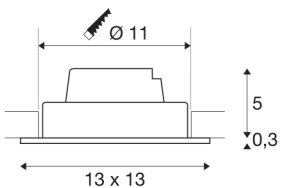

NEW TRIA 1 SET

recessed fitting, single-headed LED, 2700K, square, white, 38°, 16W, incl. driver, clip springs

The simplicity and effectiveness of the NEW TRIA 1 SET is captivating. It is available in black, white, or brushed aluminium, in round or square form as well as single-headed or as multi-lamp. Equipped with a powerful, warm white premium COB LED in a tilttable mount, as well as LED driver included in the scope of supply, the set can be used in any lighting situation. The electrical connection is made directly to the 230V mains supply.

TECHNICAL DATA

| | |
|-------------------------------------|-----------------------------|
| Item no.: | 114241 |
| Primary nominal voltage | 220-240V ~50/60Hz mA/V |
| Secondary power / secondary voltage | 350mA |
| Length | 13 cm |
| Width | 13 cm |
| Height | 5.3 cm |
| Installation diameter | 11 cm |
| Installation depth | 6 cm |
| Net weight | 0.46 kg |
| Gross weight | 0.556 kg |
| IP Code | IP 20 |
| Safety class | II |
| Assembly | Recessed |
| Assembly details | Ceiling |
| Dimmable | Yes |
| Dimming technology | Leading edge, trailing edge |
| Wattage | 14 W |
| Lumen | 1030 lm |
| Colour temperature | 2700 Kelvin |
| Beam angle | 38 ° |
| Color | white |
| CRI | 80 |