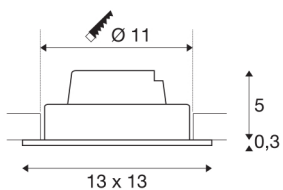

NEW TRIA 1 SET

recessed fitting, LED, 3000K, square, black, 38°, 16W, incl. driver, clip springs

The simplicity and effectiveness of the NEW TRIA 1 SET is captivating. It is available in black, white, or brushed aluminium, in round or square form as well as single-headed or as multi-lamp. Equipped with a powerful, warm white premium COB LED in a tilttable mount, as well as LED driver included in the scope of supply, the set can be used in any lighting situation. The electrical connection is made directly to the 230V mains supply.

TECHNICAL DATA

Item no.:	114250
Primary nominal voltage	220-240V ~50/60Hz mA/V
Secondary power / secondary voltage	350mA
Length	13 cm
Width	13 cm
Height	5.3 cm
Installation diameter	11 cm
Installation depth	6 cm
Net weight	0.46 kg
Gross weight	0.553 kg
IP Code	IP 20
Safety class	II
Assembly	Recessed
Assembly details	Ceiling
Dimmable	Yes
Dimming technology	Leading edge, trailing edge
Wattage	15 W
Lumen	1100 lm
Colour temperature	3000 Kelvin
Beam angle	38 °
Color	black
CRI	80