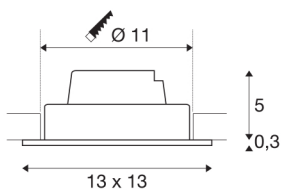

## NEW TRIA 1 SET

recessed fitting, single-headed LED, 3000K, square, white, 38°, 16W, incl. driver, clip springs

The simplicity and effectiveness of the NEW TRIA 1 SET is captivating. It is available in black, white, or brushed aluminium, in round or square form as well as single-headed or as multi-lamp. Equipped with a powerful, warm white premium COB LED in a tilttable mount, as well as LED driver included in the scope of supply, the set can be used in any lighting situation. The electrical connection is made directly to the 230V mains supply.

## TECHNICAL DATA

Item no.:	114251
Primary nominal voltage	220-240V ~50/60Hz mA/V
Secondary power / secondary voltage	350mA
Length	13 cm
Width	13 cm
Height	5.3 cm
Installation diameter	11 cm
Installation depth	6 cm
Net weight	0.462 kg
Gross weight	0.554 kg
IP Code	IP 20
Safety class	II
Assembly	Recessed
Assembly details	Ceiling
Dimmable	Yes
Dimming technology	Leading edge, trailing edge
Wattage	15 W
Lumen	1120 lm
Colour temperature	3000 Kelvin
Beam angle	38 °
Color	white
CRI	80