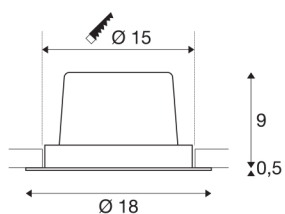

## NEW TRIA 1 SET recessed fitting

LED, 2700K, round, black, 30°, 29W, incl. driver, clip springs

The simplicity and effectiveness of the NEW TRIA 1 SET is captivating. It is available in black, white, or brushed aluminium, in round or square form as well as single-headed or as multi-lamp. Equipped with a powerful, warm white premium COB LED in a tiltable mount, as well as LED driver included in the scope of supply, the set can be used in any lighting situation. The electrical connection is made directly to the 230V mains supply.

## TECHNICAL DATA

Item no.:	114260
Primary nominal voltage	220-240V ~50/60Hz mA/V
Secondary power / secondary voltage	700mA
Height	9.5 cm
Diameter	18 cm
Installation diameter	15 cm
Installation depth	10 cm
Net weight	0.945 kg
Gross weight	1.105 kg
IP Code	IP 20
Safety class	II
Assembly	Recessed
Assembly details	Ceiling
Dimmable	Yes
Dimming technology	1-10V
Wattage	29 W
Lumen	2500 lm
Colour temperature	2700 Kelvin
Beam angle	30 °
Color	black
CRI	80
LXXBXX data	L70B50