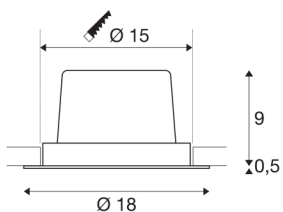

NEW TRIA 1 SET recessed fitting

LED, 2700K, round, white, 30°, 29W incl. driver, clip springs

The simplicity and effectiveness of the NEW TRIA 1 SET is captivating. It is available in black, white, or brushed aluminium, in round or square form as well as single-headed or as multi-lamp. Equipped with a powerful, warm white premium COB LED in a tiltable mount, as well as LED driver included in the scope of supply, the set can be used in any lighting situation. The electrical connection is made directly to the 230V mains supply.

TECHNICAL DATA

Item no.:	114261
Primary nominal voltage	220-240V ~50/60Hz mA/V
Secondary power / secondary voltage	700mA
Height	9.5 cm
Diameter	18 cm
Installation diameter	15 cm
Installation depth	10 cm
Net weight	0.859 kg
Gross weight	1.013 kg
IP Code	IP 20
Safety class	II
Assembly	Recessed
Assembly details	Ceiling
Dimmable	Yes
Dimming technology	1-10V
Wattage	29 W
Lumen	2500 lm
Colour temperature	2700 Kelvin
Beam angle	30 °
Color	white
CRI	80
LXXBXX data	L70B50