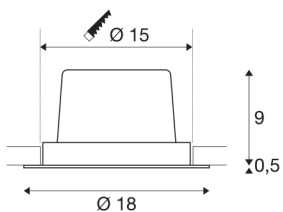

NEW TRIA 1 SET

recessed fitting, LED, 3000K, round, black, 30°, 29W, incl. driver, clip springs

The simplicity and effectiveness of the NEW TRIA 1 SET is captivating. It is available in black, white, or brushed aluminium, in round or square form as well as single-headed or as multi-lamp. Equipped with a powerful, warm white premium COB LED in a tilttable mount, as well as LED driver included in the scope of supply, the set can be used in any lighting situation. The electrical connection is made directly to the 230V mains supply.

TECHNICAL DATA

| | |
|-------------------------------------|------------------------|
| Item no.: | 114270 |
| Primary nominal voltage | 220-240V ~50/60Hz mA/V |
| Secondary power / secondary voltage | 700mA |
| Height | 9.5 cm |
| Diameter | 18 cm |
| Installation diameter | 15 cm |
| Installation depth | 10 cm |
| Net weight | 0.898 kg |
| Gross weight | 1.054 kg |
| IP Code | IP 20 |
| Safety class | II |
| Assembly | Recessed |
| Assembly details | Ceiling |
| Dimmable | Yes |
| Dimming technology | 1-10V |
| Wattage | 29 W |
| Lumen | 2700 lm |
| Colour temperature | 3000 Kelvin |
| Beam angle | 30 ° |
| Color | black |
| CRI | 80 |
| LXXBXX data | L70B50 |