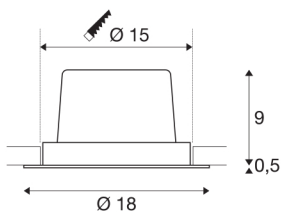

NEW TRIA 1 SET

recessed fitting, LED, 3000K, round, white, 30°, 29W
incl. driver, clip springs

The simplicity and effectiveness of the NEW TRIA 1 SET is captivating. It is available in black, white, or brushed aluminium, in round or square form as well as single-headed or as multi-lamp. Equipped with a powerful, warm white premium COB LED in a tilttable mount, as well as LED driver included in the scope of supply, the set can be used in any lighting situation. The electrical connection is made directly to the 230V mains supply.

TECHNICAL DATA

Item no.:	114271
Primary nominal voltage	220-240V ~50/60Hz mA/V
Secondary power / secondary voltage	700mA
Height	9.5 cm
Diameter	18 cm
Installation diameter	15 cm
Installation depth	10 cm
Net weight	0.908 kg
Gross weight	1.051 kg
IP Code	IP 20
Safety class	II
Assembly	Recessed
Assembly details	Ceiling
Dimmable	Yes
Dimming technology	1-10V
Wattage	29 W
Lumen	2700 lm
Colour temperature	3000 Kelvin
Beam angle	30 °
Color	white
CRI	80
LXXBXX data	L70B50