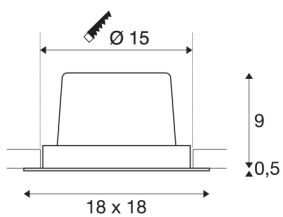

NEW TRIA 1 SET

recessed fitting, LED, 2700K, square, black, 30°, 29W, incl. driver, clip springs

The simplicity and effectiveness of the NEW TRIA 1 SET is captivating. It is available in black, white, or brushed aluminium, in round or square form as well as single-headed or as multi-lamp. Equipped with a powerful, warm white premium COB LED in a tiltable mount, as well as LED driver included in the scope of supply, the set can be used in any lighting situation. The electrical connection is made directly to the 230V mains supply.

TECHNICAL DATA

Item no.:	114280
Primary nominal voltage	220-240V ~50/60Hz mA/V
Secondary power / secondary voltage	700mA
Length	18 cm
Width	18 cm
Height	9.5 cm
Installation diameter	15 cm
Installation depth	10 cm
Net weight	0.998 kg
Gross weight	1.157 kg
IP Code	IP 20
Safety class	II
Assembly	Recessed
Assembly details	Ceiling
Dimmable	Yes
Dimming technology	1-10V
Wattage	29 W
Lumen	2500 lm
Colour temperature	2700 Kelvin
Beam angle	30 °
Color	black
CRI	80