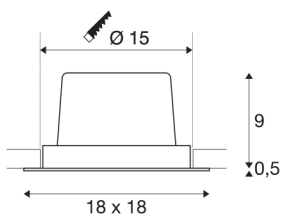

## NEW TRIA 1 SET

recessed fitting, single-headed LED, 2700K, square, white, 30°, 29W, incl. driver, clip springs

The simplicity and effectiveness of the NEW TRIA 1 SET is captivating. It is available in black, white, or brushed aluminium, in round or square form as well as single-headed or as multi-lamp. Equipped with a powerful, warm white premium COB LED in a tiltable mount, as well as LED driver included in the scope of supply, the set can be used in any lighting situation. The electrical connection is made directly to the 230V mains supply.

## TECHNICAL DATA

Item no.:	114281
Primary nominal voltage	220-240V ~50/60Hz mA/V
Secondary power / secondary voltage	700mA
Length	18 cm
Width	18 cm
Height	9.5 cm
Installation diameter	15 cm
Installation depth	10 cm
Net weight	1.005 kg
Gross weight	1.164 kg
IP Code	IP 20
Safety class	II
Assembly	Recessed
Assembly details	Ceiling
Dimmable	Yes
Dimming technology	1-10V
Wattage	29 W
Lumen	2500 lm
Colour temperature	2700 Kelvin
Beam angle	30 °
Color	white
CRI	80