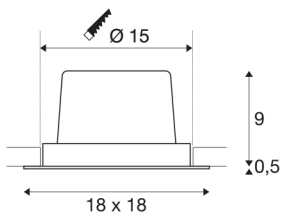

## NEW TRIA 1 SET

recessed fitting, LED, 3000K, square, black, 30°, 29W, incl. driver, clip springs

The simplicity and effectiveness of the NEW TRIA 1 SET is captivating. It is available in black, white, or brushed aluminium, in round or square form as well as single-headed or as multi-lamp. Equipped with a powerful, warm white premium COB LED in a tiltable mount, as well as LED driver included in the scope of supply, the set can be used in any lighting situation. The electrical connection is made directly to the 230V mains supply.

## TECHNICAL DATA

Item no.:	114290
Primary nominal voltage	220-240V ~50/60Hz mA/V
Secondary power / secondary voltage	700mA
Length	18 cm
Width	18 cm
Height	9.5 cm
Installation diameter	15 cm
Installation depth	10 cm
Net weight	0.938 kg
Gross weight	1.078 kg
IP Code	IP 20
Safety class	II
Assembly	Recessed
Assembly details	Ceiling
Dimmable	Yes
Dimming technology	1-10V
Wattage	29 W
Lumen	2700 lm
Colour temperature	3000 Kelvin
Beam angle	30 °
Color	black
CRI	80