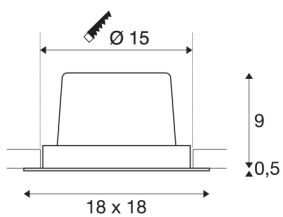

## NEW TRIA 1 SET

recessed fitting, single-headed LED, 3000K, square, white, 30°, 29W, incl. driver, clip springs

The simplicity and effectiveness of the NEW TRIA 1 SET is captivating. It is available in black, white, or brushed aluminium, in round or square form as well as single-headed or as multi-lamp. Equipped with a powerful, warm white premium COB LED in a tiltable mount, as well as LED driver included in the scope of supply, the set can be used in any lighting situation. The electrical connection is made directly to the 230V mains supply.

## TECHNICAL DATA

Item no.:	114291
Primary nominal voltage	220-240V ~50/60Hz mA/V
Secondary power / secondary voltage	700mA
Length	18 cm
Width	18 cm
Height	9.5 cm
Installation diameter	15 cm
Installation depth	10 cm
Net weight	0.954 kg
Gross weight	1.106 kg
IP Code	IP 20
Safety class	II
Assembly	Recessed
Assembly details	Ceiling
Dimmable	Yes
Dimming technology	1-10V
Wattage	29 W
Lumen	2700 lm
Colour temperature	3000 Kelvin
Beam angle	30 °
Color	white
CRI	80