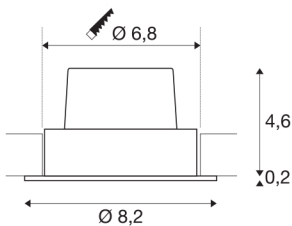

## NEW TRIA 68

recessed fitting, LED, 3000K, round, matt black, 38°, 12W, incl. driver, clip springs

The simplicity and effectiveness of the innovative NEW TRIA 68 recessed fitting is captivating. It is available in matt black, matt white or brushed aluminium, in round or square form as well as single-headed or as multi-lamp. Equipped with a powerful, warm white premium COB LED in a tiltable mount, as well as LED driver included in the scope of supply, the set can be used in any lighting situation. The electrical connection is made directly to the 230V mains supply.

## TECHNICAL DATA

Item no.:	114380
Primary nominal voltage	220-240V ~50/60Hz mA/V
Secondary power / secondary voltage	500mA
Height	4.5 cm
Diameter	8.2 cm
Installation diameter	6.8 cm
Installation depth	5 cm
Net weight	0.269 kg
Gross weight	0.316 kg
IP Code	IP 20
Safety class	II
Assembly	Recessed
Assembly details	Ceiling
Dimmable	Yes
Dimming technology	Leading edge, trailing edge
Wattage	11 W
Lumen	890 lm
Colour temperature	3000 Kelvin
Beam angle	38 °
Color	black
CRI	80
LXXBXX data	L70B50