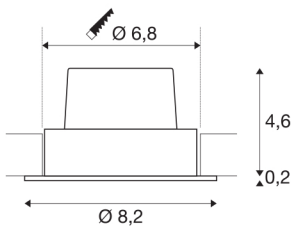

## NEW TRIA 68

recessed fitting, LED, 3000K, round, matt white, 38°, 12W, incl. driver, clip springs

The simplicity and effectiveness of the innovative NEW TRIA 68 recessed fitting is captivating. It is available in matt black, matt white or brushed aluminium, in round or square form as well as single-headed or as multi-lamp. Equipped with a powerful, warm white premium COB LED in a tiltable mount, as well as LED driver included in the scope of supply, the set can be used in any lighting situation. The electrical connection is made directly to the 230V mains supply.

## TECHNICAL DATA

Item no.:	114381
Primary nominal voltage	220-240V ~50/60Hz mA/V
Secondary power / secondary voltage	500mA
Height	4.5 cm
Diameter	8.2 cm
Installation diameter	6.8 cm
Installation depth	5 cm
Net weight	0.269 kg
Gross weight	0.317 kg
IP Code	IP 20
Safety class	II
Assembly	Recessed
Assembly details	Ceiling
Dimmable	Yes
Dimming technology	Leading edge, trailing edge
Wattage	11 W
Lumen	890 lm
Colour temperature	3000 Kelvin
Beam angle	38 °
Color	white
CRI	80
LXXBXX data	L70B50