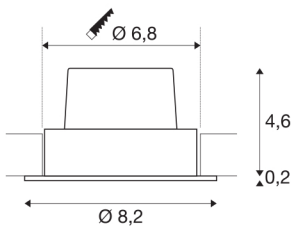

NEW TRIA 68

recessed fitting, LED, 3000K, round, brushed aluminium, 38°, 12W, incl. driver, clip springs

The simplicity and effectiveness of the innovative NEW TRIA 68 recessed fitting is captivating. It is available in matt black, matt white or brushed aluminium, in round or square form as well as single-headed or as multi-lamp. Equipped with a powerful, warm white premium COB LED in a tiltable mount, as well as LED driver included in the scope of supply, the set can be used in any lighting situation. The electrical connection is made directly to the 230V mains supply.

TECHNICAL DATA

Item no.:	114386
Primary nominal voltage	220-240V ~50/60Hz mA/V
Secondary power / secondary voltage	500mA
Height	4.5 cm
Diameter	8.2 cm
Installation diameter	6.8 cm
Installation depth	5 cm
Net weight	0.265 kg
Gross weight	0.313 kg
IP Code	IP 20
Safety class	II
Assembly	Recessed
Assembly details	Ceiling
Dimmable	Yes
Dimming technology	Leading edge, trailing edge
Wattage	11 W
Lumen	890 lm
Colour temperature	3000 Kelvin
Beam angle	38 °
Color	aluminium
CRI	80
LXXBXX data	L70B50