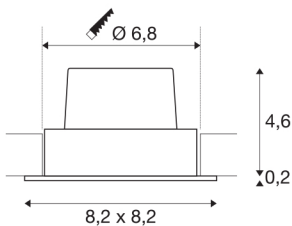

NEW TRIA 68

recessed fitting, LED, 3000K, square, matt white, 38°, 12W, incl. driver, clip springs

The simplicity and effectiveness of the innovative NEW TRIA 68 recessed fitting is captivating. It is available in matt black, matt white or brushed aluminium, in round or square form as well as single-headed or as multi-lamp. Equipped with a powerful, warm white premium COB LED in a tiltable mount, as well as LED driver included in the scope of supply, the set can be used in any lighting situation. The electrical connection is made directly to the 230V mains supply.

TECHNICAL DATA

Item no.:	114391
Primary nominal voltage	220-240V ~50/60Hz mA/V
Secondary power / secondary voltage	500mA
Length	8.2 cm
Width	8.2 cm
Height	4.5 cm
Installation diameter	6.8 cm
Installation depth	5 cm
Net weight	0.28 kg
Gross weight	0.328 kg
IP Code	IP 20
Safety class	II
Assembly	Recessed
Assembly details	Ceiling
Dimmable	Yes
Dimming technology	Leading edge, trailing edge
Wattage	11 W
Lumen	890 lm
Colour temperature	3000 Kelvin
Beam angle	38 °
Color	white
CRI	80