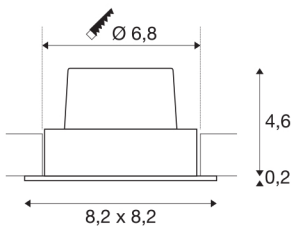

NEW TRIA 68

recessed fitting, LED, 3000K, square, brushed aluminium, 38°, 12W, incl. driver, clip springs

The simplicity and effectiveness of the innovative NEW TRIA 68 recessed fitting is captivating. It is available in matt black, matt white or brushed aluminium, in round or square form as well as single-headed or as multi-lamp. Equipped with a powerful, warm white premium COB LED in a tiltable mount, as well as LED driver included in the scope of supply, the set can be used in any lighting situation. The electrical connection is made directly to the 230V mains supply.

TECHNICAL DATA

Item no.:	114396
Primary nominal voltage	220-240V ~50/60Hz mA/V
Secondary power / secondary voltage	500mA
Length	8.2 cm
Width	8.2 cm
Height	4.5 cm
Installation diameter	6.8 cm
Installation depth	5 cm
Net weight	0.278 kg
Gross weight	0.33 kg
IP Code	IP 20
Safety class	II
Assembly	Recessed
Assembly details	Ceiling
Dimmable	Yes
Dimming technology	Leading edge, trailing edge
Wattage	11 W
Lumen	890 lm
Colour temperature	3000 Kelvin
Beam angle	38 °
Color	aluminium
CRI	80