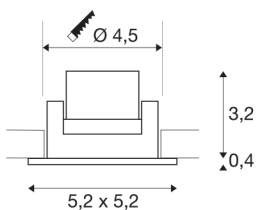

NEW TRIA MINI SET

recessed fitting, Power LED, 3000K, square, matt black, 30°, incl. driver, clip springs

The simplicity and effectiveness of the innovative NEW TRIA MINI Set is captivating. It is available in matt black, matt white, or brushed aluminium, and in round or square form. Equipped with a powerful, warm white premium LED in a tilttable mount, as well as LED driver included in the scope of supply, the set can be used in any lighting situation. The electrical connection is made directly to the 230V mains supply.

TECHNICAL DATA

Item no.:	114400
Primary nominal voltage	220-240V ~50/60Hz mA/V
Secondary power / secondary voltage	700mA
Length	5.2 cm
Width	5.2 cm
Height	3.6 cm
Installation diameter	4.5 cm
Installation depth	4 cm
Net weight	0.112 kg
Gross weight	0.139 kg
IP Code	IP 20 / IP 44
Safety class	II
Impact resistance class	IK02
Assembly	Recessed
Assembly details	Ceiling
Wattage	4.4 W
Lumen	170 lm
Colour temperature	3000 Kelvin
Beam angle	30 °
Color	black
CRI	80
LXXBXX data	L70B50