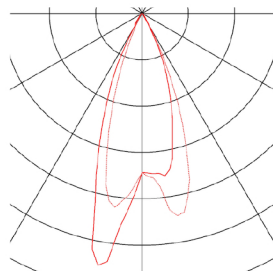

NEW TRIA MINI SET

recessed fitting, Power LED, 3000K, square, matt black, 30°, incl. driver, clip springs

The simplicity and effectiveness of the innovative NEW TRIA MINI Set is captivating. It is available in matt black, matt white, or brushed aluminium, and in round or square form. Equipped with a powerful, warm white premium LED in a tilttable mount, as well as LED driver included in the scope of supply, the set can be used in any lighting situation. The electrical connection is made directly to the 230V mains supply.

TECHNICAL DATA

Item no.:	114400
Primary nominal voltage	220-240V ~50/60Hz mA/V
Secondary power / secondary voltage	700mA
Length	5.2 cm
Width	5.2 cm
Height	3.6 cm
Installation diameter	4.5 cm
Installation depth	4 cm
Net weight	0.112 kg
Gross weight	0.139 kg
IP Code	IP 20 / IP 44
Safety class	II
Impact resistance class	IK02
Assembly	Recessed
Assembly details	Ceiling
Wattage	4.4 W
Lumen	170 lm
Colour temperature	3000 Kelvin
Beam angle	30 °
Color	black
CRI	80
LXXBXX data	L70B50