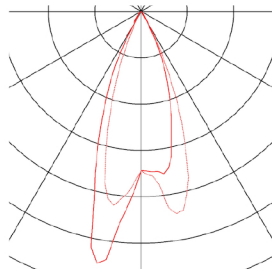

NEW TRIA MINI SET

recessed fitting, Power LED, 3000K, square, matt white, 30°, incl. driver, clip springs

The simplicity and effectiveness of the innovative NEW TRIA MINI Set is captivating. It is available in matt black, matt white, or brushed aluminium, and in round or square form. Equipped with a powerful, warm white premium LED in a tiltable mount, as well as LED driver included in the scope of supply, the set can be used in any lighting situation. The electrical connection is made directly to the 230V mains supply.

TECHNICAL DATA

Item no.:	114401
Primary nominal voltage	220-240V ~50/60Hz mA/V
Secondary power / secondary voltage	700mA
Length	5.2 cm
Width	5.2 cm
Height	3.6 cm
Installation diameter	4.5 cm
Installation depth	4 cm
Net weight	0.115 kg
Gross weight	0.141 kg
IP Code	IP 20 / IP 44
Safety class	II
Impact resistance class	IK02
Assembly	Recessed
Assembly details	Ceiling
Wattage	4.4 W
Lumen	170 lm
Colour temperature	3000 Kelvin
Beam angle	30 °
Color	white
CRI	80
LXXBXX data	L70B50