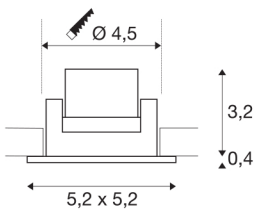

NEW TRIA MINI SET

recessed fitting, Power LED, 3000K, square, matt white, 30°, incl. driver, clip springs

The simplicity and effectiveness of the innovative NEW TRIA MINI Set is captivating. It is available in matt black, matt white, or brushed aluminium, and in round or square form. Equipped with a powerful, warm white premium LED in a tiltable mount, as well as LED driver included in the scope of supply, the set can be used in any lighting situation. The electrical connection is made directly to the 230V mains supply.

TECHNICAL DATA

Item no.:	114401
Primary nominal voltage	220-240V ~50/60Hz mA/V
Secondary power / secondary voltage	700mA
Length	5.2 cm
Width	5.2 cm
Height	3.6 cm
Installation diameter	4.5 cm
Installation depth	4 cm
Net weight	0.115 kg
Gross weight	0.141 kg
IP Code	IP 20 / IP 44
Safety class	II
Impact resistance class	IK02
Assembly	Recessed
Assembly details	Ceiling
Wattage	4.4 W
Lumen	170 lm
Colour temperature	3000 Kelvin
Beam angle	30 °
Color	white
CRI	80
LXXBXX data	L70B50