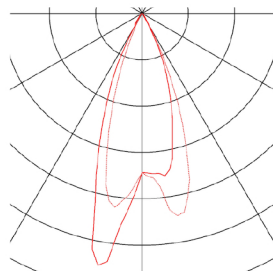

NEW TRIA MINI SET

recessed fitting, Power LED, 3000K, square, brushed aluminium, 30°, incl. driver, clip springs

The simplicity and effectiveness of the innovative NEW TRIA MINI Set is captivating. It is available in matt black, matt white, or brushed aluminium, and in round or square form. Equipped with a powerful, warm white premium LED in a tiltable mount, as well as LED driver included in the scope of supply, the set can be used in any lighting situation. The electrical connection is made directly to the 230V mains supply.

TECHNICAL DATA

Item no.:	114406
Primary nominal voltage	220-240V ~50/60Hz mA/V
Secondary power / secondary voltage	700mA
Length	5.2 cm
Width	5.2 cm
Height	3.6 cm
Installation diameter	4.5 cm
Installation depth	4 cm
Net weight	0.112 kg
Gross weight	0.139 kg
IP Code	IP 20 / IP 44
Safety class	II
Impact resistance class	IK02
Assembly	Recessed
Assembly details	Ceiling
Wattage	4.4 W
Lumen	170 lm
Colour temperature	3000 Kelvin
Beam angle	30 °
Color	aluminium
CRI	80
LXXBXX data	L70B50