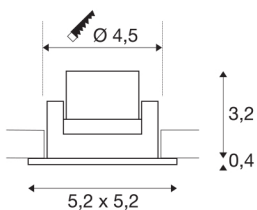

NEW TRIA MINI SET

recessed fitting, Power LED, 3000K, square, brushed aluminium, 30°, incl. driver, clip springs

The simplicity and effectiveness of the innovative NEW TRIA MINI Set is captivating. It is available in matt black, matt white, or brushed aluminium, and in round or square form. Equipped with a powerful, warm white premium LED in a tiltable mount, as well as LED driver included in the scope of supply, the set can be used in any lighting situation. The electrical connection is made directly to the 230V mains supply.

TECHNICAL DATA

Item no.:	114406
Primary nominal voltage	220-240V ~50/60Hz mA/V
Secondary power / secondary voltage	700mA
Length	5.2 cm
Width	5.2 cm
Height	3.6 cm
Installation diameter	4.5 cm
Installation depth	4 cm
Net weight	0.112 kg
Gross weight	0.139 kg
IP Code	IP 20 / IP 44
Safety class	II
Impact resistance class	IK02
Assembly	Recessed
Assembly details	Ceiling
Wattage	4.4 W
Lumen	170 lm
Colour temperature	3000 Kelvin
Beam angle	30 °
Color	aluminium
CRI	80
LXXBXX data	L70B50