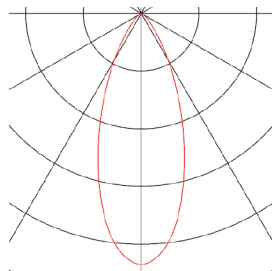

## OUT 65

outdoor recessed ceiling light, LED, 3000K, round, black, 38°, 12W, incl. driver

The innovative OUT 65 recessed ceiling light captivates with its exceptional looks. Rated IP65 it can be used outdoors or in damp areas. It is available in black, white, silver-grey or titanium, and in round or square form. Equipped with a powerful, warm white premium COB LED in a tiltable mount, as well as LED driver included in the scope of supply, the set can be used in any lighting situation. The electrical connection is made directly to the 230V mains supply.

## TECHNICAL DATA

Item no.:	114460
Primary nominal voltage	220-240V ~50/60Hz mA/V
Secondary power / secondary voltage	500mA
Height	6 cm
Diameter	8.5 cm
Installation diameter	7 cm
Installation depth	6 cm
Net weight	0.323 kg
Gross weight	0.381 kg
IP Code	IP 20 / IP 65
Safety class	II
Impact resistance class	IK02
Assembly	Recessed
Assembly details	Ceiling
Dimmable	Yes
Dimming technology	Leading edge, trailing edge
Wattage	11 W
Lumen	510 lm
Colour temperature	3000 Kelvin
Beam angle	38 °
Color	black
CRI	80