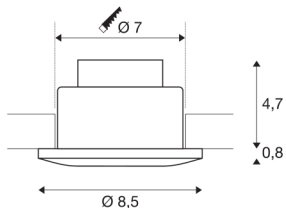

## OUT 65

outdoor recessed ceiling light, LED, 3000K, round, black, 38°, 12W, incl. driver

The innovative OUT 65 recessed ceiling light captivates with its exceptional looks. Rated IP65 it can be used outdoors or in damp areas. It is available in black, white, silver-grey or titanium, and in round or square form. Equipped with a powerful, warm white premium COB LED in a tiltable mount, as well as LED driver included in the scope of supply, the set can be used in any lighting situation. The electrical connection is made directly to the 230V mains supply.

## TECHNICAL DATA

Item no.:	114460
Primary nominal voltage	220-240V ~50/60Hz mA/V
Secondary power / secondary voltage	500mA
Height	6 cm
Diameter	8.5 cm
Installation diameter	7 cm
Installation depth	6 cm
Net weight	0.323 kg
Gross weight	0.381 kg
IP Code	IP 20 / IP 65
Safety class	II
Impact resistance class	IK02
Assembly	Recessed
Assembly details	Ceiling
Dimmable	Yes
Dimming technology	Leading edge, trailing edge
Wattage	11 W
Lumen	510 lm
Colour temperature	3000 Kelvin
Beam angle	38 °
Color	black
CRI	80