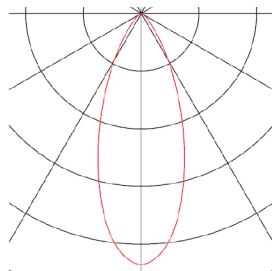

OUT 65

outdoor recessed ceiling light, LED, 3000K, round, white, 38°, 12W, incl. driver

The innovative OUT 65 recessed ceiling light captivates with its exceptional looks. Rated IP65 it can be used outdoors or in damp areas. It is available in black, white, silver-grey or titanium, and in round or square form. Equipped with a powerful, warm white premium COB LED in a tiltable mount, as well as LED driver included in the scope of supply, the set can be used in any lighting situation. The electrical connection is made directly to the 230V mains supply.

TECHNICAL DATA

Item no.:	114461
Primary nominal voltage	220-240V ~50/60Hz mA/V
Secondary power / secondary voltage	500mA
Height	6 cm
Diameter	8.5 cm
Installation diameter	7 cm
Installation depth	6 cm
Net weight	0.31 kg
Gross weight	0.365 kg
IP Code	IP 20 / IP 65
Safety class	II
Impact resistance class	IK02
Assembly	Recessed
Assembly details	Ceiling
Dimmable	Yes
Dimming technology	Leading edge, trailing edge
Wattage	11 W
Lumen	640 lm
Colour temperature	3000 Kelvin
Beam angle	38 °
Color	white
CRI	80