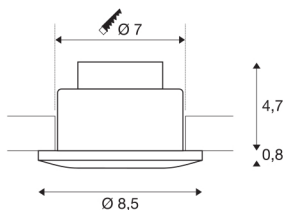

OUT 65

outdoor recessed ceiling light, LED, 3000K, round, white, 38°, 12W, incl. driver

The innovative OUT 65 recessed ceiling light captivates with its exceptional looks. Rated IP65 it can be used outdoors or in damp areas. It is available in black, white, silver-grey or titanium, and in round or square form. Equipped with a powerful, warm white premium COB LED in a tiltable mount, as well as LED driver included in the scope of supply, the set can be used in any lighting situation. The electrical connection is made directly to the 230V mains supply.

TECHNICAL DATA

Item no.:	114461
Primary nominal voltage	220-240V ~50/60Hz mA/V
Secondary power / secondary voltage	500mA
Height	6 cm
Diameter	8.5 cm
Installation diameter	7 cm
Installation depth	6 cm
Net weight	0.31 kg
Gross weight	0.365 kg
IP Code	IP 20 / IP 65
Safety class	II
Impact resistance class	IK02
Assembly	Recessed
Assembly details	Ceiling
Dimmable	Yes
Dimming technology	Leading edge, trailing edge
Wattage	11 W
Lumen	640 lm
Colour temperature	3000 Kelvin
Beam angle	38 °
Color	white
CRI	80