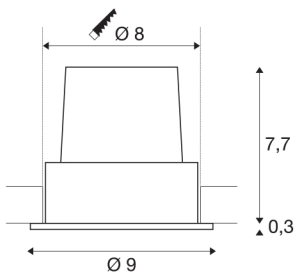

H-LIGHT 1

recessed fitting, LED, 2700K, round, black, 20°, 11,5W, incl. driver, clip spring

The H-LIGHT 1 recessed fitting series impresses with its simple and elegant design, the integrated warm-white LED module with its narrow 20° beam angle ensures a discreet and ambience-oriented radiance. Thanks to the LED driver included in the set, the luminaire is immediately ready for connection to a 230V power supply.

TECHNICAL DATA

Item no.:	114480
Primary nominal voltage	220-240V ~50/60Hz mA/V
Secondary power / secondary voltage	500mA
Height	8 cm
Diameter	9 cm
Installation diameter	8 cm
Installation depth	8 cm
Net weight	0.339 kg
Gross weight	0.4 kg
IP Code	IP 20
Safety class	II
Assembly	Recessed
Assembly details	Ceiling
Dimmable	Yes
Dimming technology	Leading edge, trailing edge
Wattage	11 W
Lumen	265 lm
Colour temperature	2700 Kelvin
Beam angle	20 °
Color	black
CRI	80
LXXBXX data	L70B50