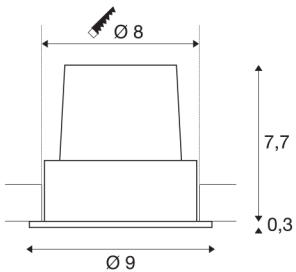

H-LIGHT 1

recessed fitting, LED, 2700K, round, white, 20°, 11,5W, incl. driver, clip spring

The H-LIGHT 1 recessed fitting series impresses with its simple and elegant design, the integrated warm-white LED module with its narrow 20° beam angle ensures a discreet and ambience-oriented radiance. Thanks to the LED driver included in the set, the luminaire is immediately ready for connection to a 230V power supply.

TECHNICAL DATA

Item no.:	114481
Primary nominal voltage	220-240V ~50/60Hz mA/V
Secondary power / secondary voltage	500mA
Height	8 cm
Diameter	9 cm
Installation diameter	8 cm
Installation depth	8 cm
Net weight	0.331 kg
Gross weight	0.386 kg
IP Code	IP 20
Safety class	II
Assembly	Recessed
Assembly details	Ceiling
Dimmable	Yes
Dimming technology	Leading edge, trailing edge
Wattage	11 W
Lumen	265 lm
Colour temperature	2700 Kelvin
Beam angle	20 °
Color	white
CRI	80
LXXBXX data	L70B50