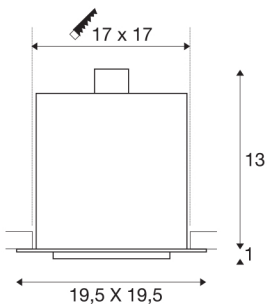

## KADUX 1

recessed fitting, single-headed, QPAR111, square, matt white, max. 75W

The KADUX recessed fitting series has a robust housing with appealing, high-quality looks. The lamp holders of this ES111 high-voltage version are multi-directional, allowing individual focus of the light beam. The KADUX 1 recessed fitting comes ready for direct connection to 230V mains.

## TECHNICAL DATA

Item no.:	115541
Socket	GU10
Lamp	QPAR111
Number of sockets	1
Lamps included	No
Primary nominal voltage	220-240V ~50/60Hz mA/V
Length	19.5 cm
Width	19.5 cm
Height	14 cm
Installation length	17 cm
Installation width	17 cm
Installation depth	15 cm
Net weight	1.13 kg
Gross weight	1.521 kg
IP Code	IP 20
Safety class	I
Assembly	Recessed
Assembly details	Ceiling
Wattage	75 W
Color	white
BIG WHITE Page	378