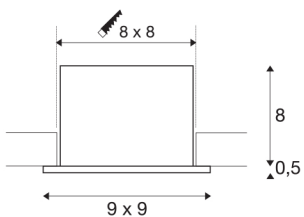

KADUX 1 SET

recessed fitting, single-headed LED, 3000K, square, matt black, 38°, 9W, incl. driver

The KADUX recessed fitting series has a robust housing with appealing, high-quality looks. This LED set is multi-directional, allowing individual focus of the light beam. The KADUX 1 SET comes ready for direct connection to 230V mains and is available in matt black, matt white or brushed aluminium, as well as in single, double, or triple-headed variations.

TECHNICAL DATA

Item no.:	115700
Primary nominal voltage	220-240V ~50/60Hz mA/V
Secondary power / secondary voltage	350mA
Length	9 cm
Width	9 cm
Height	8.5 cm
Installation length	8 cm
Installation width	8 cm
Installation depth	8 cm
Net weight	0.379 kg
Gross weight	0.432 kg
IP Code	IP 20
Safety class	II
Assembly	Recessed
Assembly details	Ceiling
Dimmable	Yes
Dimming technology	Leading edge, trailing edge
Wattage	7.5 W
Lumen	650 lm
Colour temperature	3000 Kelvin
Beam angle	38 °
Color	black