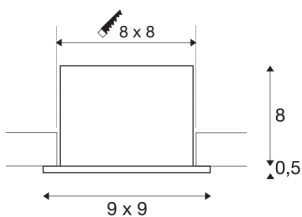

KADUX 1 SET

recessed fitting, single-headed LED, 3000K, square, matt white, 38°, 9W, incl. driver

The KADUX recessed fitting series has a robust housing with appealing, high-quality looks. This LED set is multi-directional, allowing individual focus of the light beam. The KADUX 1 SET comes ready for direct connection to 230V mains and is available in matt black, matt white or brushed aluminium, as well as in single, double, or triple-headed variations.

TECHNICAL DATA

Item no.:	115701
Primary nominal voltage	220-240V ~50/60Hz mA/V
Secondary power / secondary voltage	350mA
Length	9 cm
Width	9 cm
Height	8.5 cm
Installation length	8 cm
Installation width	8 cm
Installation depth	8 cm
Net weight	0.378 kg
Gross weight	0.431 kg
IP Code	IP 20
Safety class	II
Assembly	Recessed
Assembly details	Ceiling
Dimmable	Yes
Dimming technology	Leading edge, trailing edge
Wattage	7.5 W
Lumen	650 lm
Colour temperature	3000 Kelvin
Beam angle	38 °
Color	white