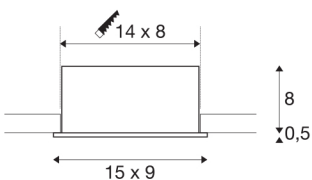

## KADUX 2 SET

recessed fitting, double-headed LED, 3000K, rectangular, matt black, 38°, 15W, incl. driver

The KADUX recessed fitting series has a robust housing with appealing, high-quality looks. This LED set is multi-directional, allowing individual focus of the light beam. The KADUX 2 SET comes ready for direct connection to 230V mains and is available in matt black, matt white or brushed aluminium, as well as in single, double, or triple-headed variations.

## TECHNICAL DATA

Item no.:	115710
Primary nominal voltage	220-240V ~50/60Hz mA/V
Secondary power / secondary voltage	350mA
Length	15 cm
Width	9 cm
Height	8.5 cm
Installation length	14 cm
Installation width	8 cm
Installation depth	8 cm
Net weight	0.541 kg
Gross weight	0.61 kg
IP Code	IP 20
Safety class	II
Assembly	Recessed
Assembly details	Ceiling
Dimmable	Yes
Dimming technology	Leading edge, trailing edge
Wattage	14 W
Lumen	1290 lm
Colour temperature	3000 Kelvin
Beam angle	38 °
Color	black