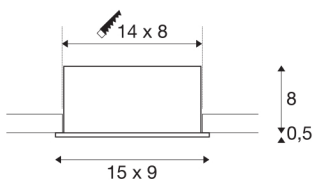

KADUX 2 SET

recessed fitting, double-headed LED, 3000K, rectangular, matt white, 38°, 15W, incl. driver

The KADUX recessed fitting series has a robust housing with appealing, high-quality looks. This LED set is multi-directional, allowing individual focus of the light beam. The KADUX 2 SET comes ready for direct connection to 230V mains and is available in matt black, matt white or brushed aluminium, as well as in single, double, or triple-headed variations.

TECHNICAL DATA

Item no.:	115711
Primary nominal voltage	220-240V ~50/60Hz mA/V
Secondary power / secondary voltage	350mA
Length	15 cm
Width	9 cm
Height	8.5 cm
Installation length	14 cm
Installation width	8 cm
Installation depth	8 cm
Net weight	0.585 kg
Gross weight	0.652 kg
IP Code	IP 20
Safety class	II
Assembly	Recessed
Assembly details	Ceiling
Dimmable	Yes
Dimming technology	Leading edge, trailing edge
Wattage	14 W
Lumen	1290 lm
Colour temperature	3000 Kelvin
Beam angle	38 °
Color	white