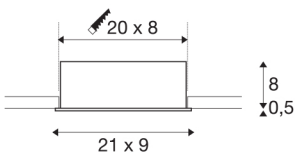

KADUX 3 SET recessed fitting

triple-headed LED, 3000K, rectangular, matt black, 38°, 22W, incl. driver

The KADUX recessed fitting series has a robust housing with appealing, high-quality looks. This LED set is multi-directional, allowing individual focus of the light beam. The KADUX 3 SET comes ready for direct connection to 230V mains and is available in matt black, matt white or brushed aluminium, as well as in single, double, or triple-headed variations.

TECHNICAL DATA

Item no.:	115720
Primary nominal voltage	220-240V ~50/60Hz mA/V
Secondary power / secondary voltage	350mA
Length	21 cm
Width	9 cm
Height	8.5 cm
Installation length	20 cm
Installation width	8 cm
Installation depth	8 cm
Net weight	0.78 kg
Gross weight	0.863 kg
IP Code	IP 20
Safety class	II
Assembly	Recessed
Assembly details	Ceiling
Dimmable	Yes
Dimming technology	Leading edge, trailing edge
Wattage	20 W
Lumen	1920 lm
Colour temperature	3000 Kelvin
Beam angle	38 °
Color	black