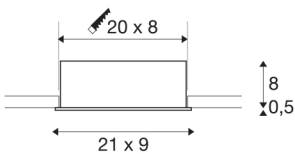

KADUX 3 SET

recessed fitting, triple-headed LED, 3000K, rectangular, matt white, 38°, 3x9W, incl. driver

The KADUX recessed fitting series has a robust housing with appealing, high-quality looks. This LED set is multi-directional, allowing individual focus of the light beam. The KADUX 3 SET comes ready for direct connection to 230V mains and is available in matt black, matt white or brushed aluminium, as well as in single, double, or triple-headed variations.

TECHNICAL DATA

Item no.:	115721
Primary nominal voltage	220-240V ~50/60Hz mA/V
Secondary power / secondary voltage	350mA
Length	21 cm
Width	9 cm
Height	8.5 cm
Installation length	20 cm
Installation width	8 cm
Installation depth	8 cm
Net weight	0.74 kg
Gross weight	0.808 kg
IP Code	IP 20
Safety class	II
Assembly	Recessed
Assembly details	Ceiling
Dimmable	Yes
Dimming technology	Leading edge, trailing edge
Wattage	20 W
Lumen	1920 lm
Colour temperature	3000 Kelvin
Beam angle	38 °
Color	white