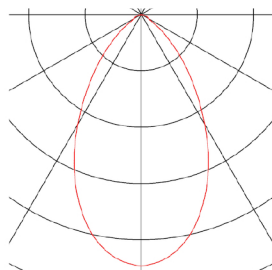

TECHNICAL DATA

Item no.:	116310
Number of different light outlets	1
Primary nominal voltage	220-240V ~50/60Hz mA/V
Secondary power / secondary voltage	250mA
Height	7.5 cm
Diameter	11.8 cm
Installation diameter	10.8 cm
Installation depth	8 cm
Net weight	0.424 kg
Gross weight	0.497 kg
IP Code	IP 20
Safety class	II
Assembly	Recessed
Assembly details	Ceiling
Dimmable	Yes
Dimming technology	trailing edge
Wattage	12 W
Lumen	700 lm
Colour temperature	3000 Kelvin
Beam angle	60 °
Color	black
CRI	80