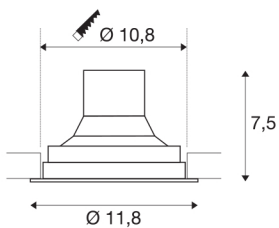

TECHNICAL DATA

Item no.:	116310
Number of different light outlets	1
Primary nominal voltage	220-240V ~50/60Hz mA/V
Secondary power / secondary voltage	250mA
Height	7.5 cm
Diameter	11.8 cm
Installation diameter	10.8 cm
Installation depth	8 cm
Net weight	0.424 kg
Gross weight	0.497 kg
IP Code	IP 20
Safety class	II
Assembly	Recessed
Assembly details	Ceiling
Dimmable	Yes
Dimming technology	trailing edge
Wattage	12 W
Lumen	700 lm
Colour temperature	3000 Kelvin
Beam angle	60 °
Color	black
CRI	80