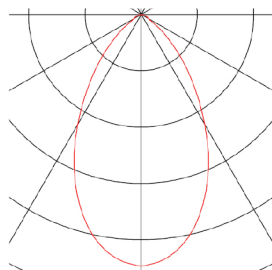

## TECHNICAL DATA

Item no.:	116311
Number of different light outlets	1
Primary nominal voltage	220-240V ~50/60Hz mA/V
Secondary power / secondary voltage	250mA
Height	7.5 cm
Diameter	11.8 cm
Installation diameter	10.8 cm
Installation depth	8 cm
Net weight	0.438 kg
Gross weight	0.507 kg
IP Code	IP 20
Safety class	II
Assembly	Recessed
Assembly details	Ceiling
Dimmable	Yes
Dimming technology	trailing edge
Wattage	12 W
Lumen	700 lm
Colour temperature	3000 Kelvin
Beam angle	60 °
Color	white
CRI	96