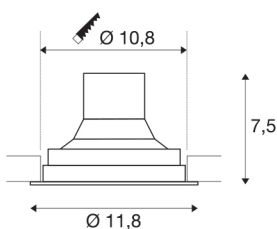

## TECHNICAL DATA

Item no.:	116311
Number of different light outlets	1
Primary nominal voltage	220-240V ~50/60Hz mA/V
Secondary power / secondary voltage	250mA
Height	7.5 cm
Diameter	11.8 cm
Installation diameter	10.8 cm
Installation depth	8 cm
Net weight	0.438 kg
Gross weight	0.507 kg
IP Code	IP 20
Safety class	II
Assembly	Recessed
Assembly details	Ceiling
Dimmable	Yes
Dimming technology	trailing edge
Wattage	12 W
Lumen	700 lm
Colour temperature	3000 Kelvin
Beam angle	60 °
Color	white
CRI	96