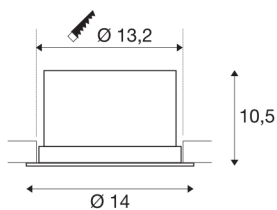

TECHNICAL DATA

Item no.:	116320
Number of different light outlets	1
Primary nominal voltage	220-240V ~50/60Hz mA/V
Secondary power / secondary voltage	250mA
Height	10.5 cm
Diameter	14 cm
Installation diameter	13.2 cm
Installation depth	13.1 cm
Net weight	0.681 kg
Gross weight	0.788 kg
IP Code	IP 20
Safety class	II
Assembly	Recessed
Assembly details	Ceiling
Dimmable	Yes
Dimming technology	trailing edge
Wattage	12 W
Lumen	700 lm
Colour temperature	3000 Kelvin
Beam angle	60 °
Color	black
CRI	80