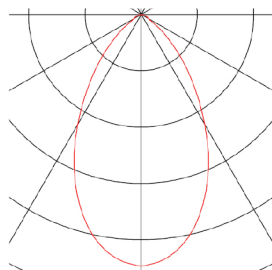

TECHNICAL DATA

Item no.:	116320
Number of different light outlets	1
Primary nominal voltage	220-240V ~50/60Hz mA/V
Secondary power / secondary voltage	250mA
Height	10.5 cm
Diameter	14 cm
Installation diameter	13.2 cm
Installation depth	13.1 cm
Net weight	0.681 kg
Gross weight	0.788 kg
IP Code	IP 20
Safety class	II
Assembly	Recessed
Assembly details	Ceiling
Dimmable	Yes
Dimming technology	trailing edge
Wattage	12 W
Lumen	700 lm
Colour temperature	3000 Kelvin
Beam angle	60 °
Color	black
CRI	80