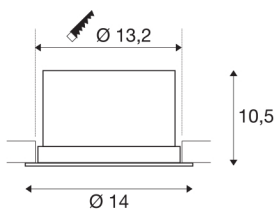

TECHNICAL DATA

Item no.:	116321
Number of different light outlets	1
Primary nominal voltage	220-240V ~50/60Hz mA/V
Secondary power / secondary voltage	250mA
Height	10.5 cm
Diameter	14 cm
Installation diameter	13.2 cm
Installation depth	13.1 cm
Net weight	0.695 kg
Gross weight	0.813 kg
IP Code	IP 20
Safety class	II
Assembly	Recessed
Assembly details	Ceiling
Dimmable	Yes
Dimming technology	trailing edge
Wattage	12 W
Lumen	700 lm
Colour temperature	3000 Kelvin
Beam angle	60 °
Color	white
CRI	80