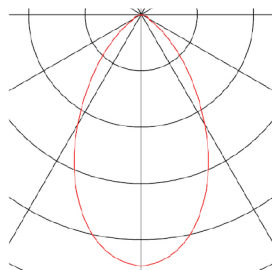

TECHNICAL DATA

Item no.:	116321
Number of different light outlets	1
Primary nominal voltage	220-240V ~50/60Hz mA/V
Secondary power / secondary voltage	250mA
Height	10.5 cm
Diameter	14 cm
Installation diameter	13.2 cm
Installation depth	13.1 cm
Net weight	0.695 kg
Gross weight	0.813 kg
IP Code	IP 20
Safety class	II
Assembly	Recessed
Assembly details	Ceiling
Dimmable	Yes
Dimming technology	trailing edge
Wattage	12 W
Lumen	700 lm
Colour temperature	3000 Kelvin
Beam angle	60 °
Color	white
CRI	80