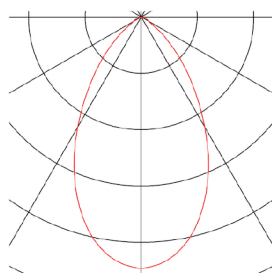

TECHNICAL DATA

Item no.:	116330
Number of different light outlets	1
Primary nominal voltage	220-240V ~50/60Hz mA/V
Secondary power / secondary voltage	250mA
Height	15.8 cm
Diameter	7.8 cm
Net weight	0.605 kg
Gross weight	0.664 kg
IP Code	IP 20
Safety class	I
Assembly	Surface
Assembly details	Ceiling
Dimmable	Yes
Dimming technology	trailing edge
Wattage	12 W
Lumen	700 lm
Colour temperature	3000 Kelvin
Beam angle	60 °
Color	black
CRI	80
LXXBXX data	L70B50
BIG WHITE Page	271