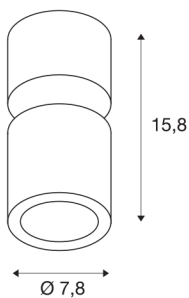

TECHNICAL DATA

Item no.:	116330
Number of different light outlets	1
Primary nominal voltage	220-240V ~50/60Hz mA/V
Secondary power / secondary voltage	250mA
Height	15.8 cm
Diameter	7.8 cm
Net weight	0.605 kg
Gross weight	0.664 kg
IP Code	IP 20
Safety class	I
Assembly	Surface
Assembly details	Ceiling
Dimmable	Yes
Dimming technology	trailing edge
Wattage	12 W
Lumen	700 lm
Colour temperature	3000 Kelvin
Beam angle	60 °
Color	black
CRI	80
LXXBXX data	L70B50
BIG WHITE Page	271