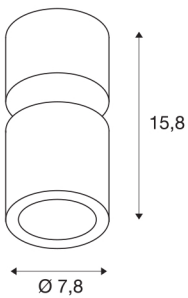

TECHNICAL DATA

Item no.:	116331
Number of different light outlets	1
Primary nominal voltage	220-240V ~50/60Hz mA/V
Secondary power / secondary voltage	250mA
Height	15.8 cm
Diameter	7.8 cm
Net weight	0.613 kg
Gross weight	0.681 kg
IP Code	IP 20
Safety class	I
Assembly	Surface
Assembly details	Ceiling
Dimmable	Yes
Dimming technology	trailing edge
Wattage	12 W
Lumen	700 lm
Colour temperature	3000 Kelvin
Beam angle	60 °
Color	white
CRI	80
LXXBXX data	L70B50
BIG WHITE Page	271