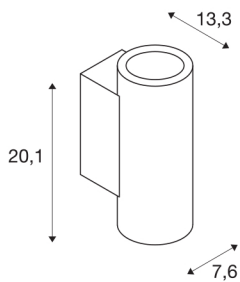

## TECHNICAL DATA

Item no.:	116340
Number of different light outlets	2
Primary nominal voltage	220-240V ~50/60Hz mA/V
Secondary power / secondary voltage	500mA
Width	7.6 cm
Height	20.1 cm
Depth	13.3 cm
Net weight	1.015 kg
Gross weight	1.093 kg
IP Code	IP 20
Safety class	I
Assembly	Surface
Assembly details	Wall
Dimmable	Yes
Dimming technology	trailing edge
Wattage	20 W
Lumen	1400 lm
Colour temperature	3000 Kelvin
Beam angle	60 °
Color	black
CRI	80
LXXBXX data	L70B50