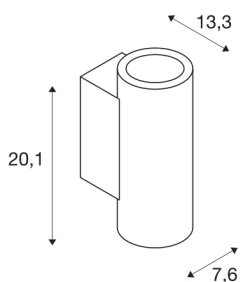

TECHNICAL DATA

Item no.:	116341
Number of different light outlets	2
Primary nominal voltage	220-240V ~50/60Hz mA/V
Secondary power / secondary voltage	500mA
Width	7.6 cm
Height	20.1 cm
Depth	13.3 cm
Net weight	1.087 kg
Gross weight	1.163 kg
IP Code	IP 20
Safety class	I
Assembly	Surface
Assembly details	Wall
Dimmable	Yes
Dimming technology	trailing edge
Wattage	20 W
Lumen	1400 lm
Colour temperature	3000 Kelvin
Beam angle	60 °
Color	white
CRI	80
LXXBXX data	L70B50