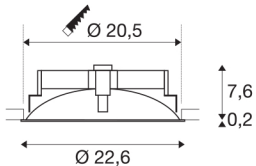

TECHNICAL DATA

Item no.:	117311
Primary nominal voltage	220-240V ~50/60Hz mA/V
Secondary power / secondary voltage	700mA
Height	7.8 cm
Diameter	22.6 cm
Installation diameter	20.5 cm
Installation depth	8.5 cm
Net weight	1.27 kg
Gross weight	1.749 kg
IP Code	IP 20
Safety class	II
Assembly	Recessed
Assembly details	Ceiling
Dimmable	Yes
Dimming technology	trailing edge
Wattage	23 W
Lumen	1500 lm
Colour temperature	3000 Kelvin
Beam angle	120 °
Color	white
CRI	80
LXXBXX data	L70B50