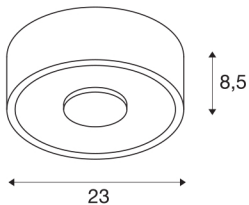

TECHNICAL DATA

Item no.:	117321
Primary nominal voltage	220-240V ~50/60Hz mA/V
Secondary power / secondary voltage ^e	700mA
Height	8.5 cm
Diameter	23 cm
Net weight	1.852 kg
Gross weight	2.361 kg
IP Code	IP 20
Safety class	I
Assembly	Surface
Assembly details	Ceiling
Dimmable	Yes
Dimming technology	trailing edge
Wattage	24 W
Lumen	1500 lm
Colour temperature	3000 Kelvin
Beam angle	120 °
Color	white
CRI	80
LXXBXX data	L70B50
BIG WHITE Page	273