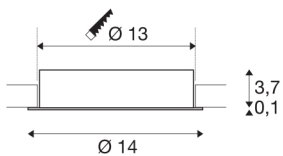

OCCULDAS 14

recessed fitting, LED, 3000K, indirect, white, 15W

The OCCULDAS 14 dimmable recessed ceiling light was designed exclusively by David Morgan and is fitted with a 15W premium LED. The central trim ensures homogeneous, glare-free, atmospheric indirect lighting. Thanks to the built-in LED driver, the luminaire is suitable for direct connection to a 230V mains supply. The OCCULDAS series is available in other variants.

TECHNICAL DATA

Item no.:	117331
Number of different light outlets	1
Primary nominal voltage	220-240V ~50/60Hz mA/V
Secondary power / secondary voltage	350mA
Height	3.8 cm
Diameter	14 cm
Installation diameter	13 cm
Installation depth	3.7 cm
Net weight	0.447 kg
Gross weight	0.628 kg
IP Code	IP 20
Safety class	II
Assembly	Recessed
Assembly details	Ceiling
Dimmable	Yes
Dimming technology	trailing edge
Wattage	15 W
Lumen	810 lm
Colour temperature	3000 Kelvin
Beam angle	120 °
Color	white
CRI	80