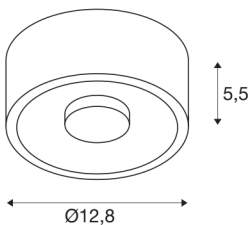

## TECHNICAL DATA

Item no.:	117351
Number of different light outlets	1
Primary nominal voltage	220-240V ~50/60Hz mA/V
Secondary power / secondary voltage	350mA
Height	5.5 cm
Diameter	12.8 cm
Net weight	0.666 kg
Gross weight	0.888 kg
IP Code	IP 20
Safety class	I
Assembly	Surface
Assembly details	Ceiling
Dimmable	Yes
Dimming technology	trailing edge
Wattage	15 W
Lumen	810 lm
Colour temperature	3000 Kelvin
Beam angle	120 °
Color	white
CRI	80
LXXBXX data	L70B50
BIG WHITE Page	273