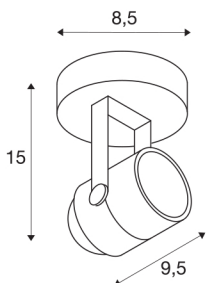

SPOT 79

wall and ceiling light, QPAR51, round, black, max. 230V, max. 50W

The puristic high-voltage spotlight SPOT 79 is made from aluminium and designed for halogen lamps with GU10 socket. Available in black, white and silver-grey colour version, SPOT 79 is supplied ready for direct connection to 230V mains supply.

TECHNICAL DATA

Item no.:	132020
Socket	GU10
Lamp	QPAR51
Number of sockets	1
Lamps included	No
Primary nominal voltage	220-240V ~50/60Hz mA/V
Tilt range	180 °
Horizontal rotation range	350 °
Length	9.5 cm
Height	14 cm
Diameter	8.5 cm
Net weight	0.294 kg
Gross weight	0.343 kg
IP Code	IP 20
Safety class	I
Assembly	Surface
Assembly details	Ceiling, Wall
Wattage	50 W
Color	black
BIG WHITE Page	308