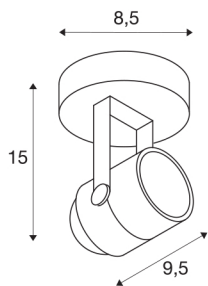

SPOT 79

wall and ceiling light, QPAR51, round, white, max. 230V, max. 50W

The puristic high-voltage spotlight SPOT 79 is made from aluminium and designed for halogen lamps with GU10 socket. Available in black, white and silver-grey colour version, SPOT 79 is supplied ready for direct connection to 230V mains supply.

TECHNICAL DATA

Item no.:	132021
Socket	GU10
Lamp	QPAR51
Number of sockets	1
Lamps included	No
Primary nominal voltage	220-240V ~50/60Hz mA/V
Tilt range	180 °
Horizontal rotation range	350 °
Length	9.5 cm
Height	14 cm
Diameter	8.5 cm
Net weight	0.297 kg
Gross weight	0.347 kg
IP Code	IP 20
Safety class	I
Assembly	Surface
Assembly details	Ceiling, Wall
Wattage	50 W
Color	white
BIG WHITE Page	308